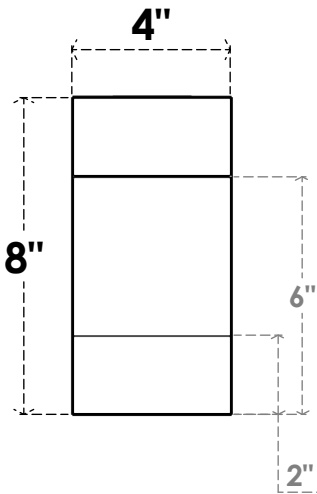

ITEM NUMBER: RFTURO040X08000X36000X008CLE00RCPR

4"W X 8"H X 36"L TIMBERTHANE ROUGH CEDAR CLEMMONS FAUX WOOD OPEN RAFTER TAIL, 8"L END, PRIMED TAN
36"

SIDE PROFILE

FRONT PROFILE

ISOMETRIC

GENERATED DATE : 03/02/2023