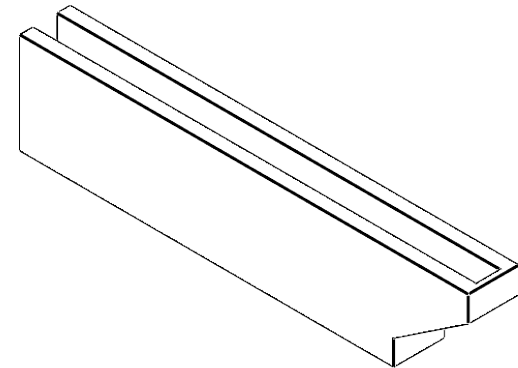

ITEM NUMBER: RFTURO040X08000X36000X008CLE00RCPR

4"W X 8"H X 36"L TIMBERTHANE ROUGH CEDAR CLEMMONS FAUX WOOD OPEN RAFTER TAIL, 8"L END, PRIMED TAN
36"

SIDE PROFILE

FRONT PROFILE

ISOMETRIC

GENERATED DATE : 03/02/2023

EKENA MILLWORK
2300 WEST MAIN ST.
CLARKSVILLE, TX 75426
TOLL FREE: 866-607-0453
WWW.EKENAMILLWORK.COM

NOTES

1. INSTALLATION TO BE COMPLETED IN ACCORDANCE WITH MANUFACTURER'S SPECIFICATIONS.
2. DRAWING MAY NOT BE TO SCALE
3. THIS DRAWING IS INTENDED FOR DESIGN AND PLANNING PURPOSES ONLY.
4. ALL INFORMATION CONTAINED HEREIN WAS CURRENT AT THE TIME OF DEVELOPMENT BUT MUST BE REVIEWED AND APPROVED BY THE PRODUCT MANUFACTURER TO BE CONSIDERED ACCURATE.
5. TIMBERTHANE ARCHITECTURAL PRODUCTS ARE MADE FROM HIGH DENSITY URETHANE AND COME FACTORY PRIMED