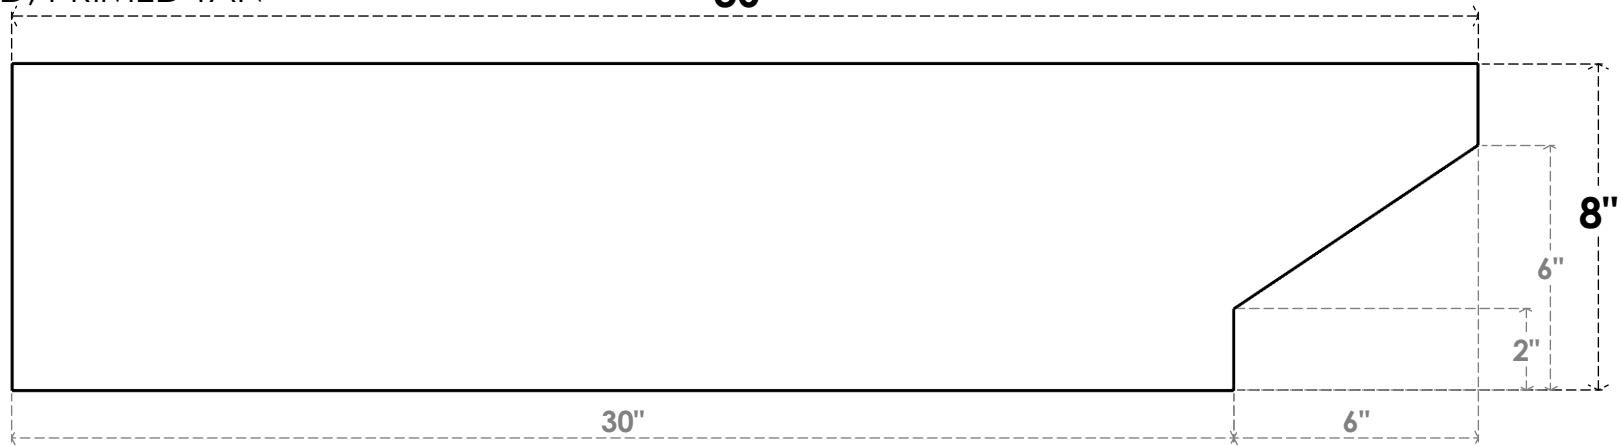

ITEM NUMBER: RFTURO040X08000X36000X008CLE00RCPR

4"W X 8"H X 36"L TIMBERTHANE ROUGH CEDAR CLEMMONS FAUX WOOD OPEN RAFTER TAIL, 8"L END, PRIMED TAN
36"

SIDE PROFILE

FRONT PROFILE

ISOMETRIC

GENERATED DATE : 03/02/2023